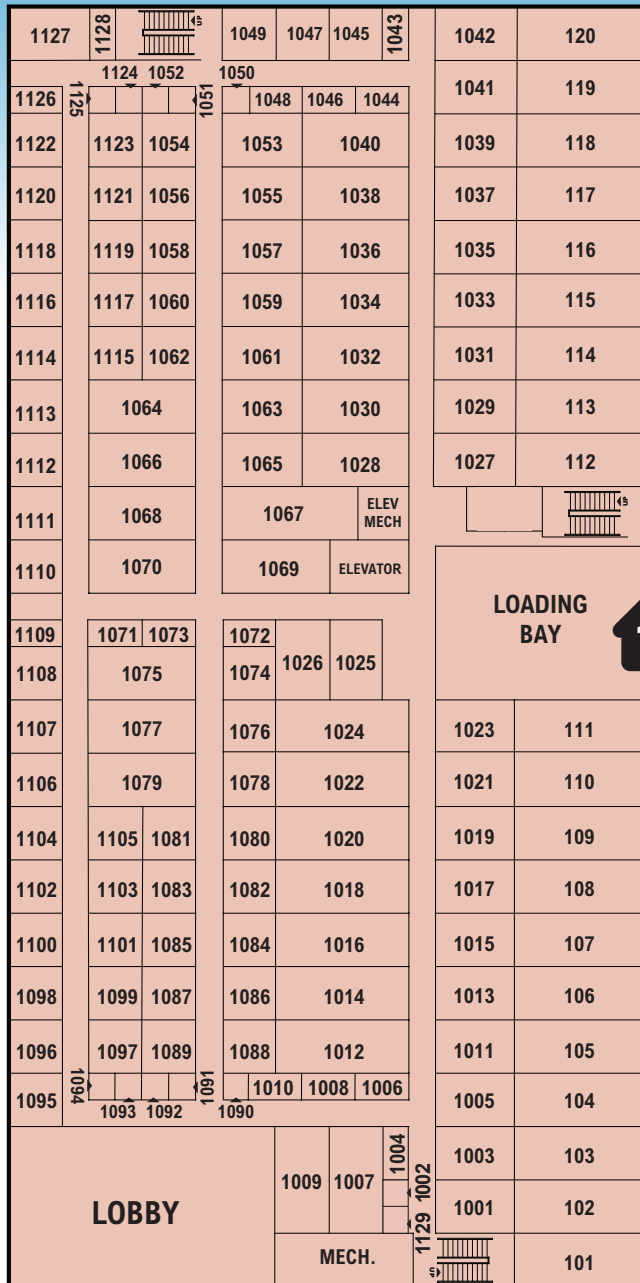

SELF STORAGE SOLUTIONS

3030 36th Street South • Fargo, ND 58103
(701) 532-2200 • selfstoragesolutionsnd.com

BUILDING 1 • LEVEL 1

BUILDINGS 4-6

BUILDING KEY

- UNHEATED BUILDING
- HEATED BUILDING
- BUILDING NUMBER
- 201** UNIT NUMBER